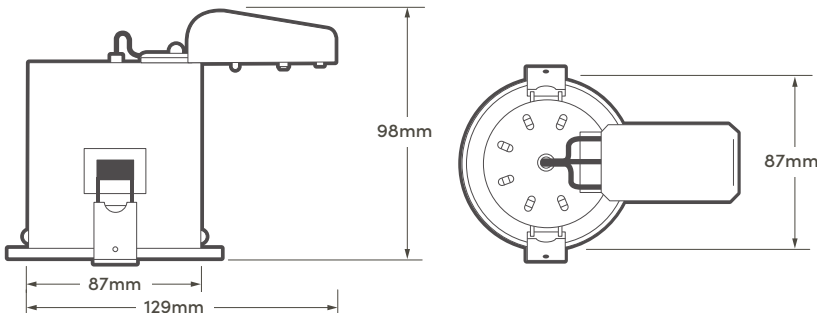

### Features

- Push Fit connectors
- Loop in/loop out connectors
- Die cast aluminium
- Screwless cover
- High durability spring clips
- 30, 60, 90 mins fire rated
- Lamp not included

### Technical information

Cutout:	72mm
Voltage:	220-240v

Black Nickel:	HSFRDLBN
Brass:	HSFRDLBR
Polished Chrome:	HSFRDLPC
Satin Chrome:	HSFRDLSC
White:	HSFRDLWH