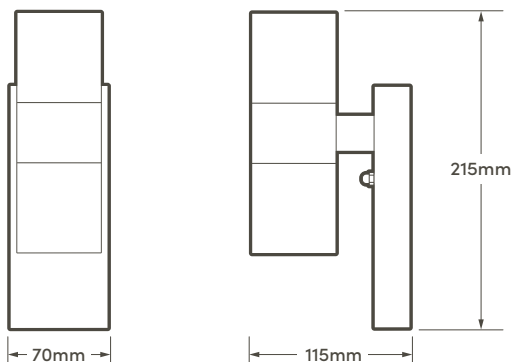

Stainless Steel	HSLEDUL/PC
Black	HSLEDUL/PC/BLK
Copper	HSLEDUL/PC/COP
Anthracite Grey	HSLEDUL/PC/GRY