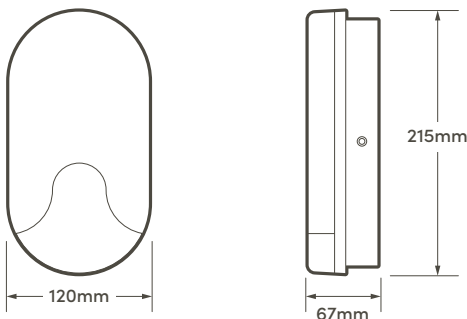

Michigan 12w LED Oval Wall Light

ANTHRACITE GREY OR WHITE

Features

- Discreetly sized bulkhead
- Durable, polycarbonate body and opal diffuser
- Ideal for indoor or outdoor use

Technical information

Wattage:	12w
Lumen output:	960lm
Lumens per watt:	80lm/w
CCT:	3000/4000/6000k
Voltage:	220-240v